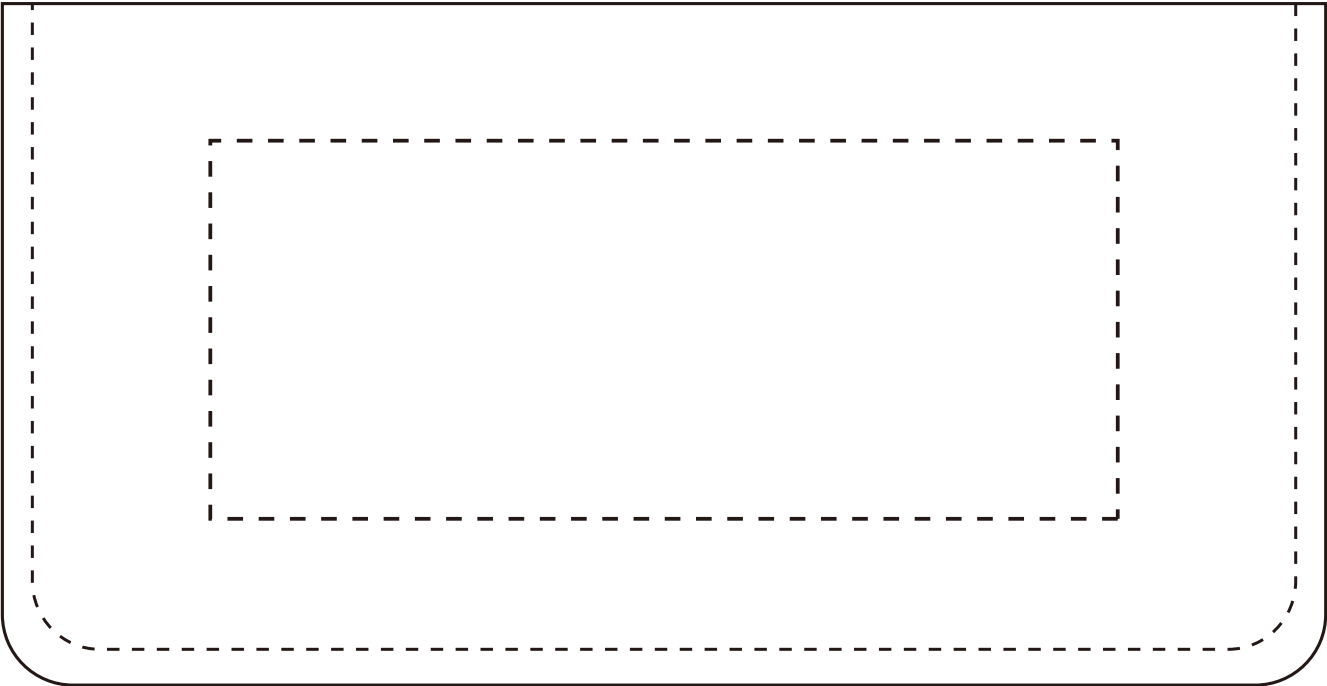

Product: PXS1208
Product Size: 17.5x9x2.8cm
Decoration Options: Print

Print size: 120mm(W) x 50mm(H)

Shown at 100% actual size