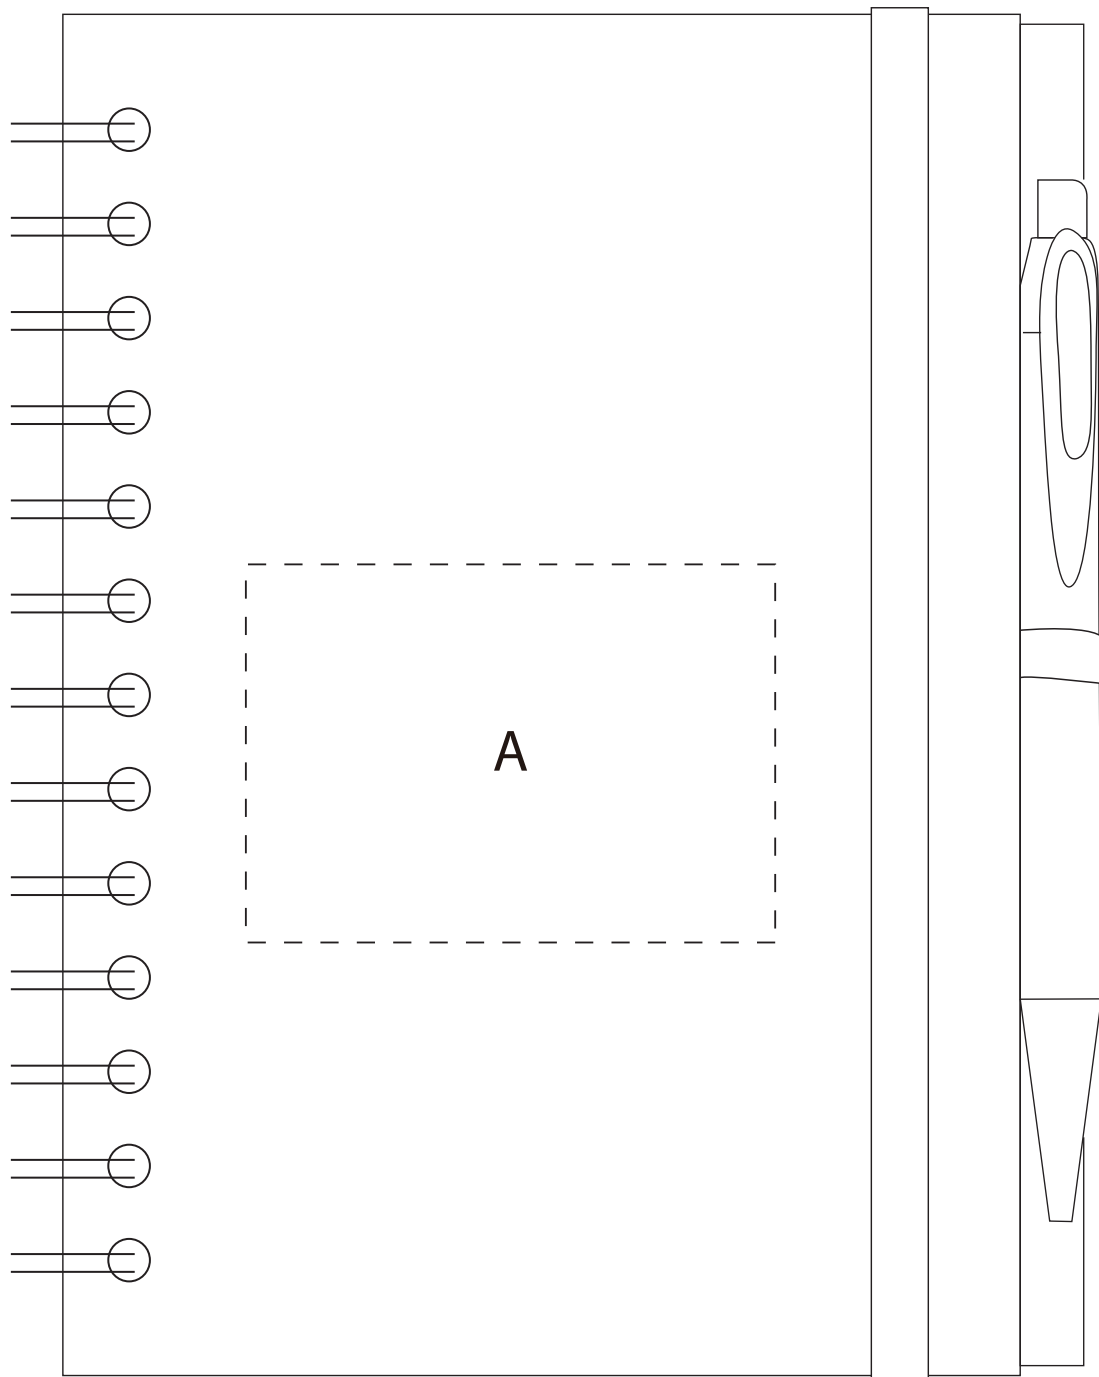

Product: PXS1032
Product Size: 13.5x18x1.9cm
Decoration Options:

Shown at 100% actual size
A: Print size: 70mm(w) x 50mm(h)