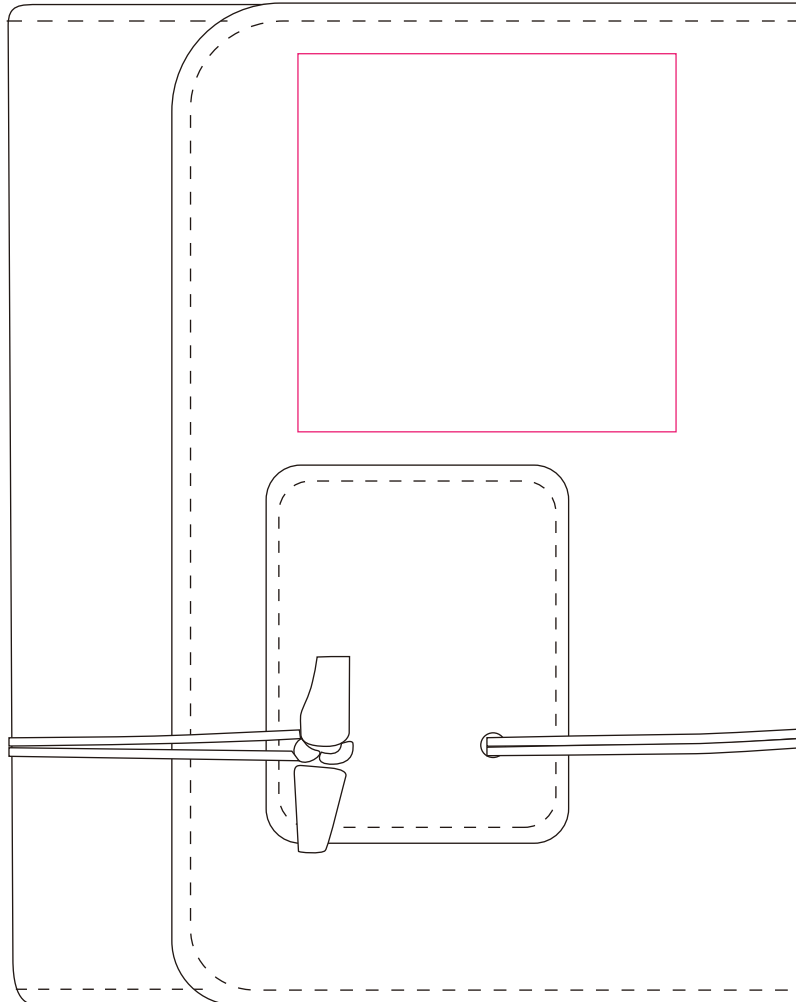

Product: PXS011
Product Size: 210mm(W)x 265mm(H)
Decoration Options: Print

Shown at 50% actual size
Print size: 100mm(W) x 100mm(H)