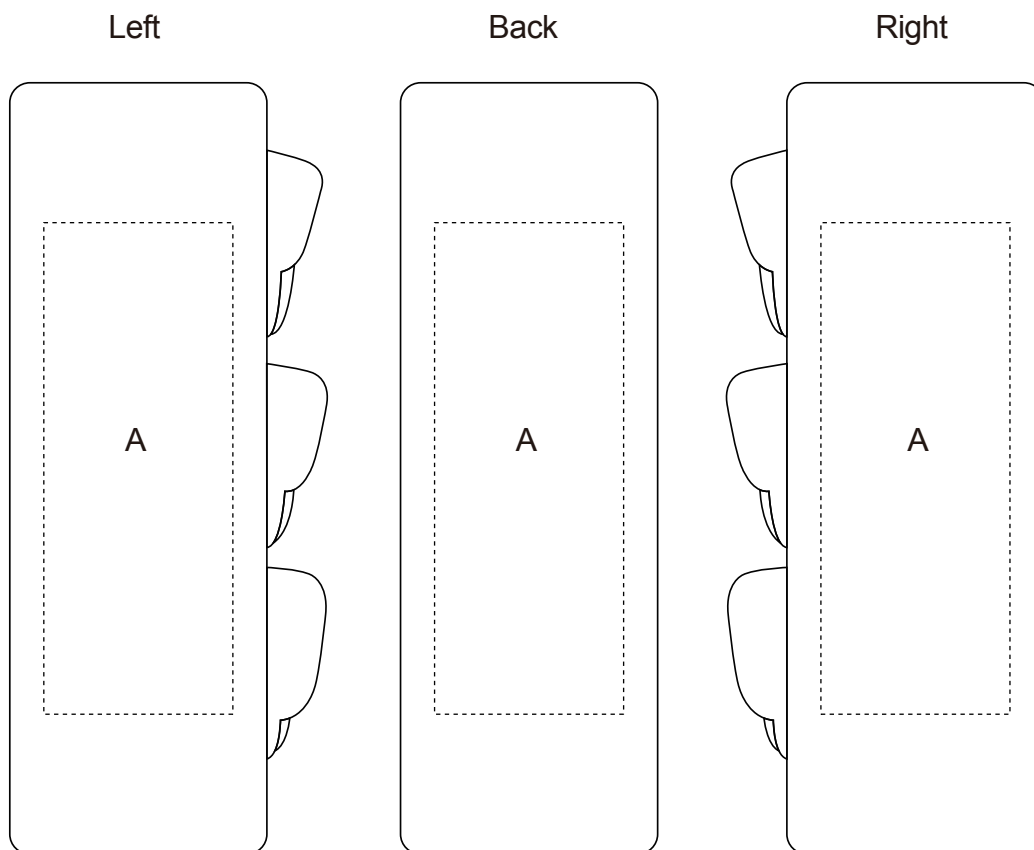

Product: PXR150  
Product Size: 34x47x102mm  
Decoration Options:

A: Print size: 25mm(w) x65mm(h)  
Shown at 100% actual size