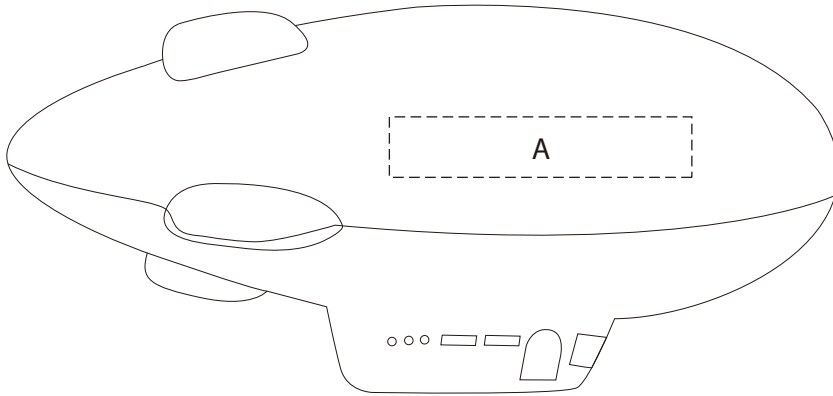

Product: PXR143
Product Size: 110x43x54mm
Decoration Options:

Shown at 100% actual size
A: Print size:40mm(w) x 8mm(h)