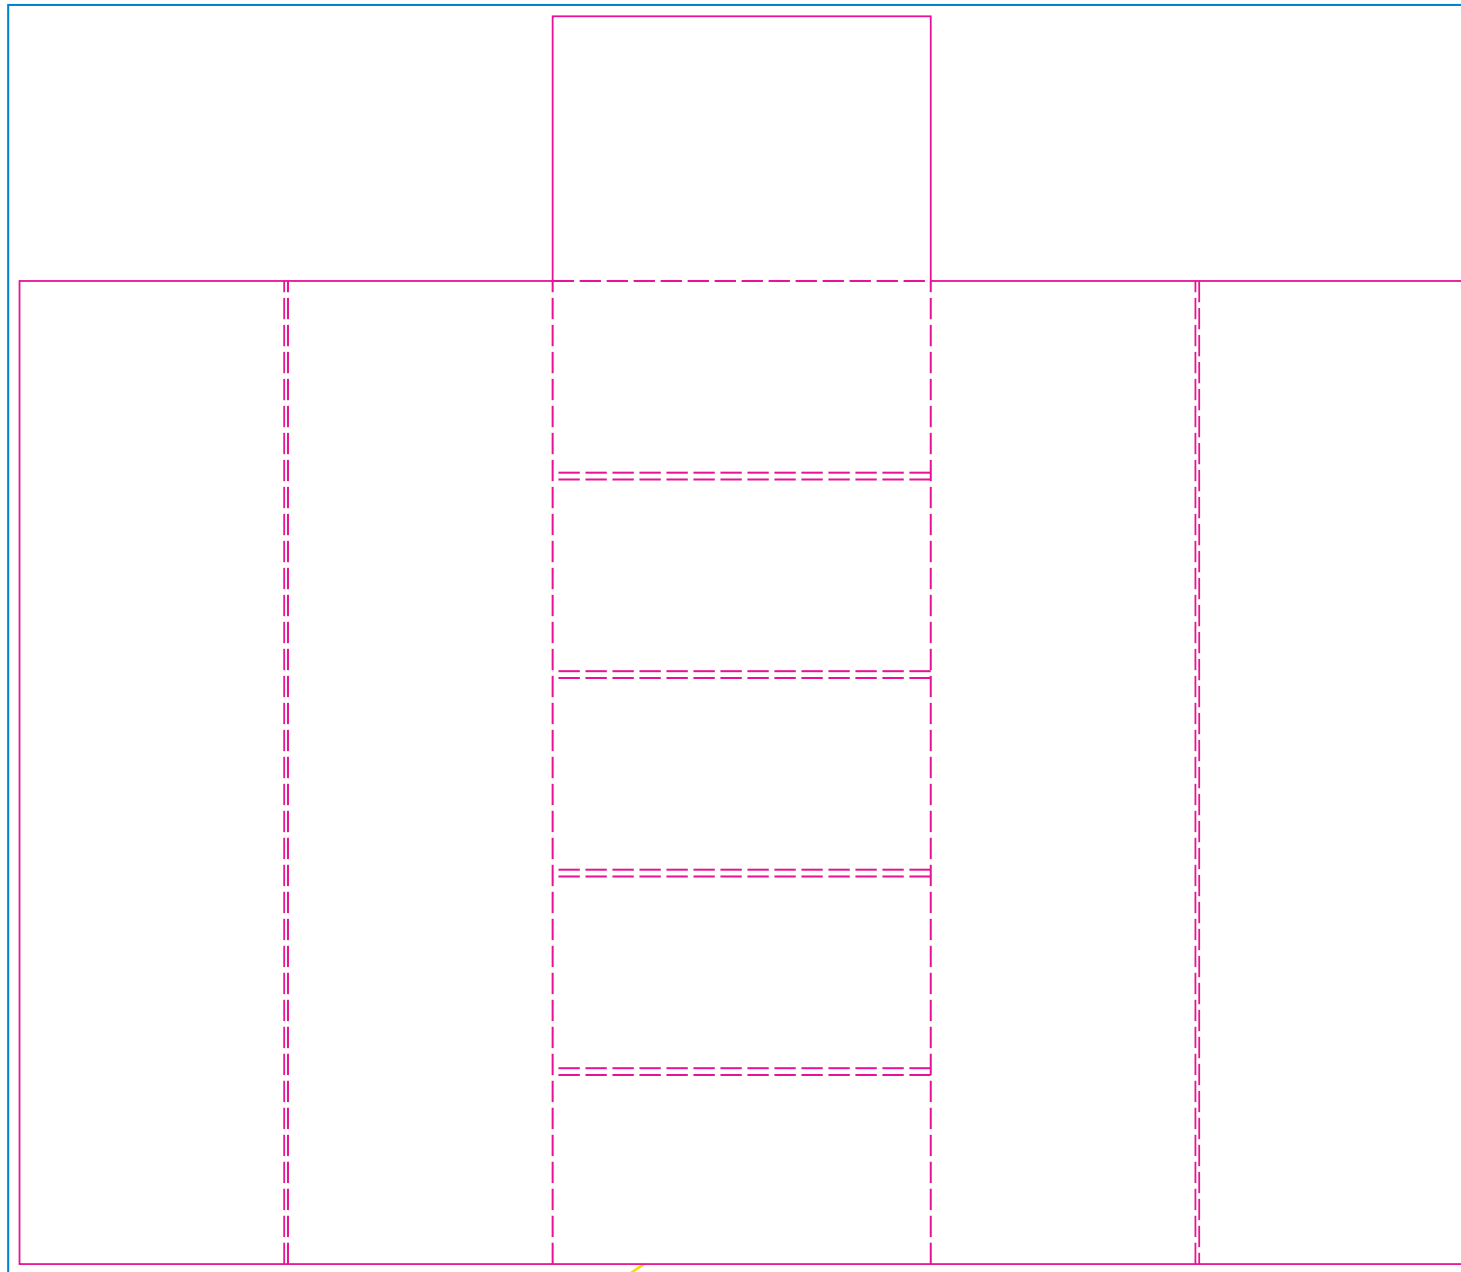

Product: POS54
Product Size: 500mm(w)×1650mm(h)×350mm(d)
Decoration Options:

left outside

left inside

Front

right inside

right outside

Back

Print size:500mm(w) x 1650mm(h)

The front panel:

Print size:500mm(w) x 250mm(h)

Print size:1910mm(w) x 1650mm(h)

Shown at 10% actual size

— Knife line
□ Bleed area

Surface Treatment: □ Glossy
□ Matte Lamination