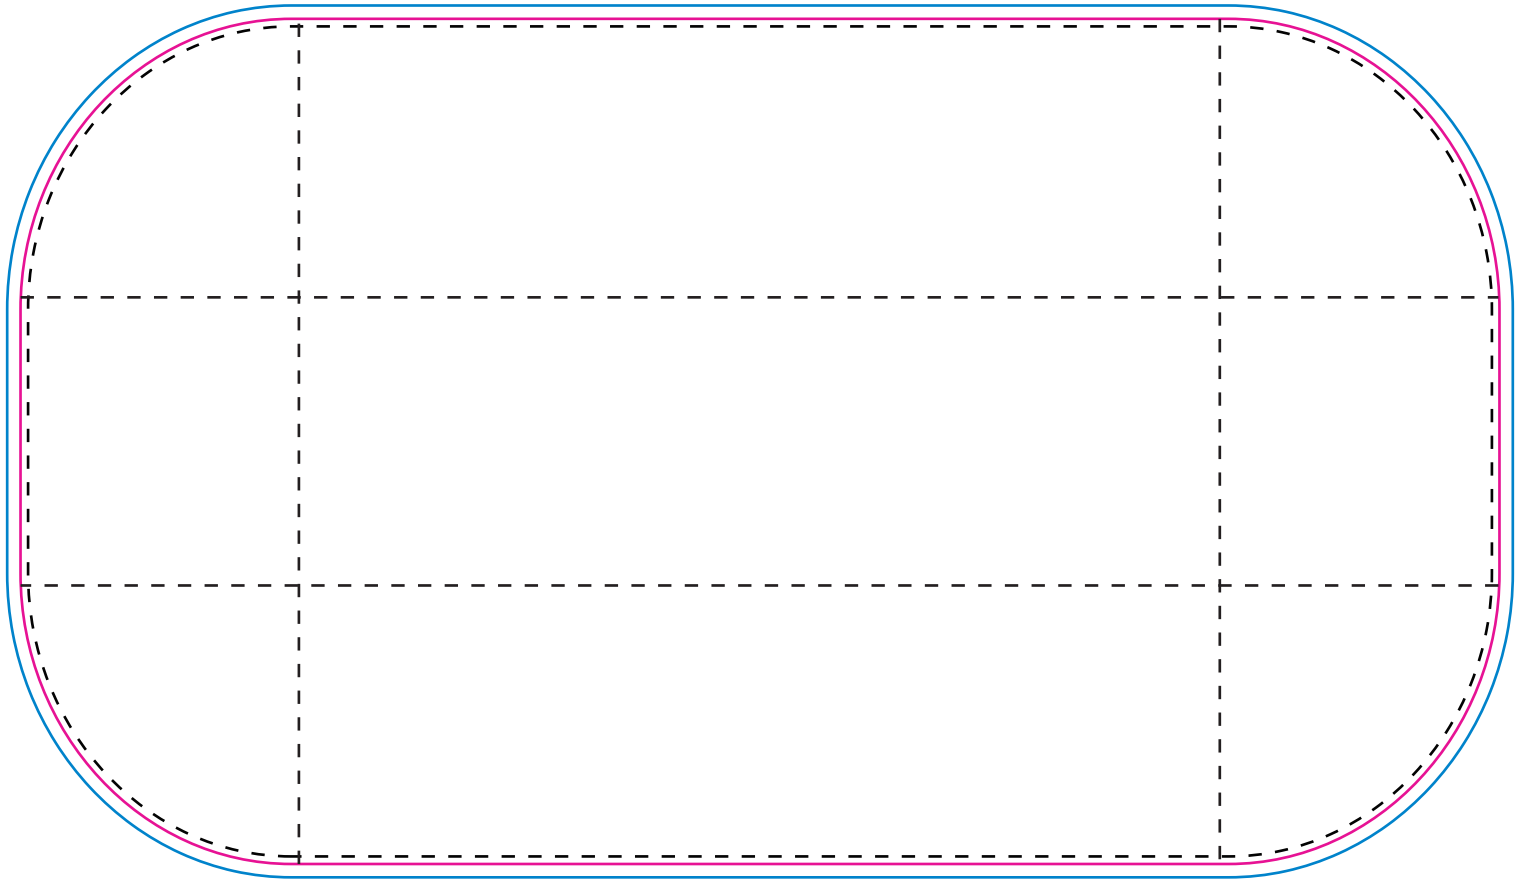

Product: POS30  
Product Size: 3911.6mm(W)x2235mm(H)  
Decoration Options:

Print size: 3911.6mm(W)x2235mm(H)  
Shown at 5% actual size

— Knife line  
— Bleed line