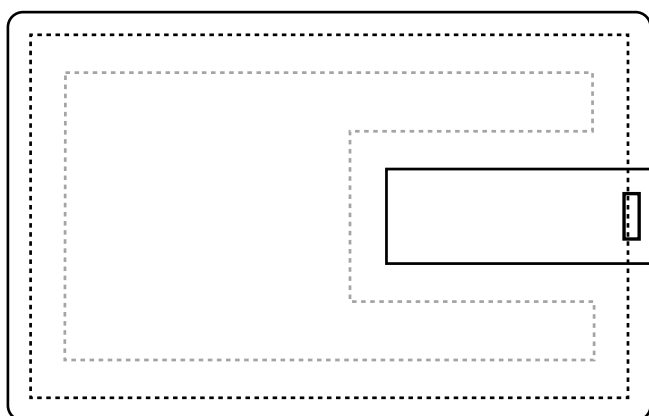

Product: PCU-887  
Product Size: 86x55 mm  
Decoration Options: Print

CMYK:

Front

Back

Print size: 85mm(w) x54mm(h)  
Shown at 100% actual size

— Knife line  
— Bleed line

Screen print:

Front

Back

Print size: 70mm(w) x38mm(h)  
Shown at 100% actual size