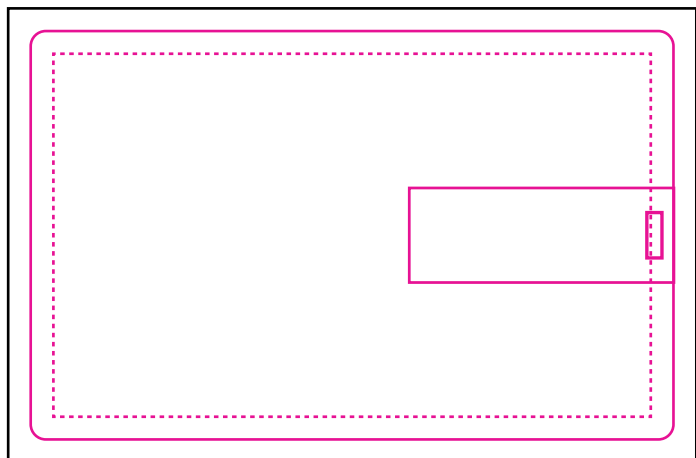

Product: PCU-887  
Product Size: 86x55 mm  
Decoration Options: Print

CMYK:

Front

Back

Print size: 85mm(w) x54mm(h)  
Shown at 100% actual size

— Knife line  
— Bleed line

Screen print:

Front

Back

Print size: 70mm(w) x38mm(h)  
Shown at 100% actual size