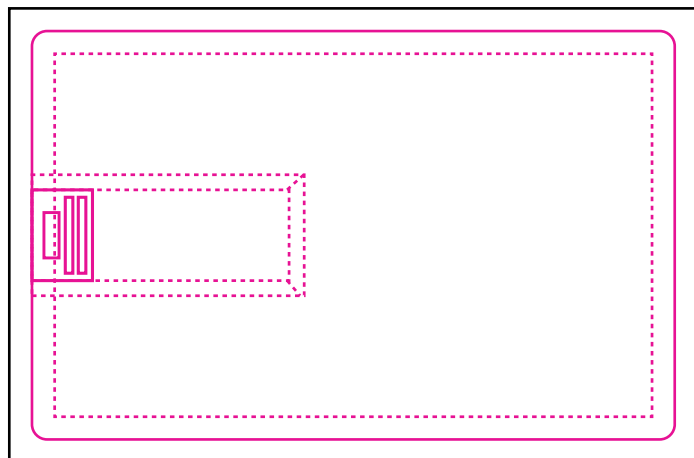

Product: PCU-887  
Product Size: 86x55 mm  
Decoration Options: Print

CMYK:

Front

Back

Print size: 85mm(w) x54mm(h)  
Shown at 100% actual size

— Knife line  
— Bleed line

Screen print:

Front

Back

Print size: 70mm(w) x38mm(h)  
Shown at 100% actual size