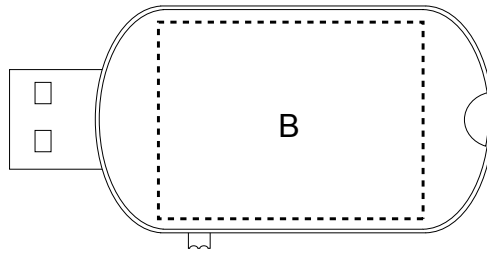

Product: PCU-831
Product Size: 52X30 mm
Decoration Options: Print, Engrave

A:Print 35x26 mm

B:Print 35x26 mm