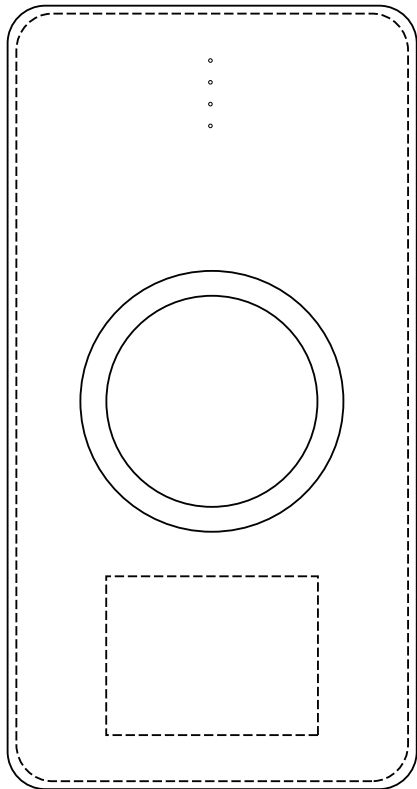

Product: PCT034
Product Size: 78mm(W)x 148mm(H)
Decoration Options:

Front

Shown at 70% actual size

Print size: 40mm(w)× 30mm(h)

Back

Shown at 70% actual size

Print size: 40mm(w)× 100mm(h)

Back

Shown at 70% actual size

Full color print size: 74mm(w)× 145mm(h)