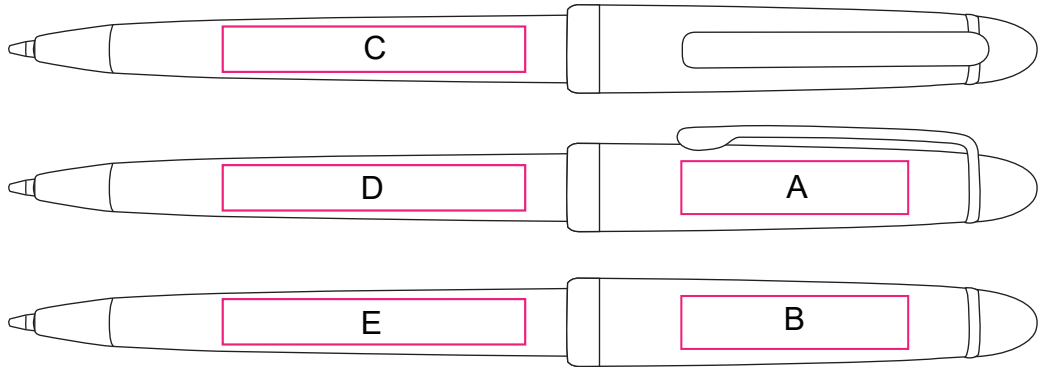

Product: PCS024
Product Size: 136mm(W)x 9.35mm(H)
Decoration Options: Print

Shown at 100% actual size

Print size: A/B: 30mm(W) x 7mm(H)

C/D/E: 40mm(W) x 6mm(H)