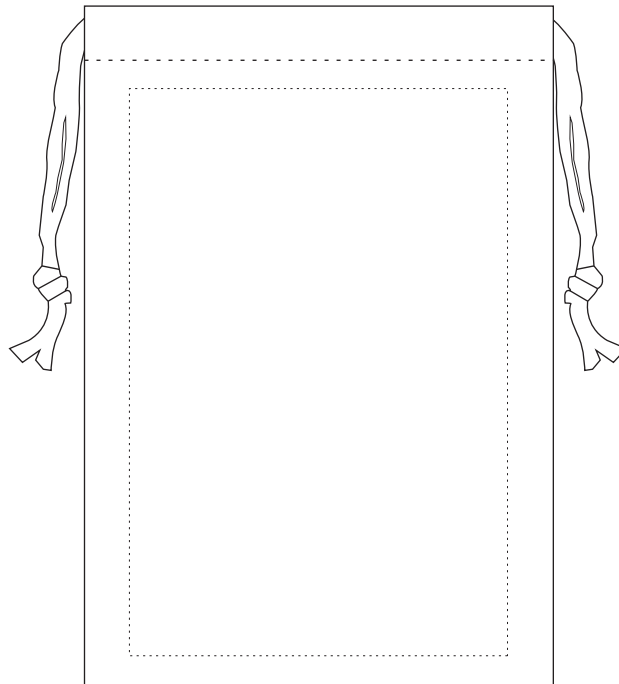

Product: PCPB501

Product Size: Mesh bag: 250mm(w) x 300mm(h) ;Bunch of pocket: 124mm(w) x 180mm(h)

Decoration Options:

Print size: 30mm(w) x 15mm(h)
Shown at 30% actual size

Print size: 100mm(w) x 150mm(h)
Shown at 50% actual size