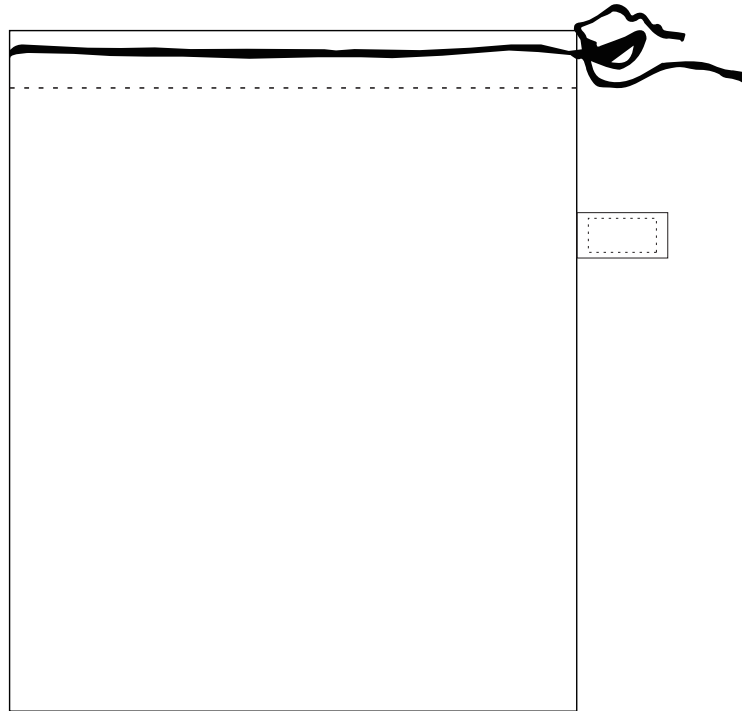

Product: PCPB501

Product Size: Mesh bag: 250mm(w) x 300mm(h) ;Bunch of pocket: 124mm(w) x 180mm(h)

Decoration Options:

Print size: 30mm(w) x 15mm(h)
Shown at 30% actual size

Print size: 100mm(w) x 150mm(h)
Shown at 50% actual size