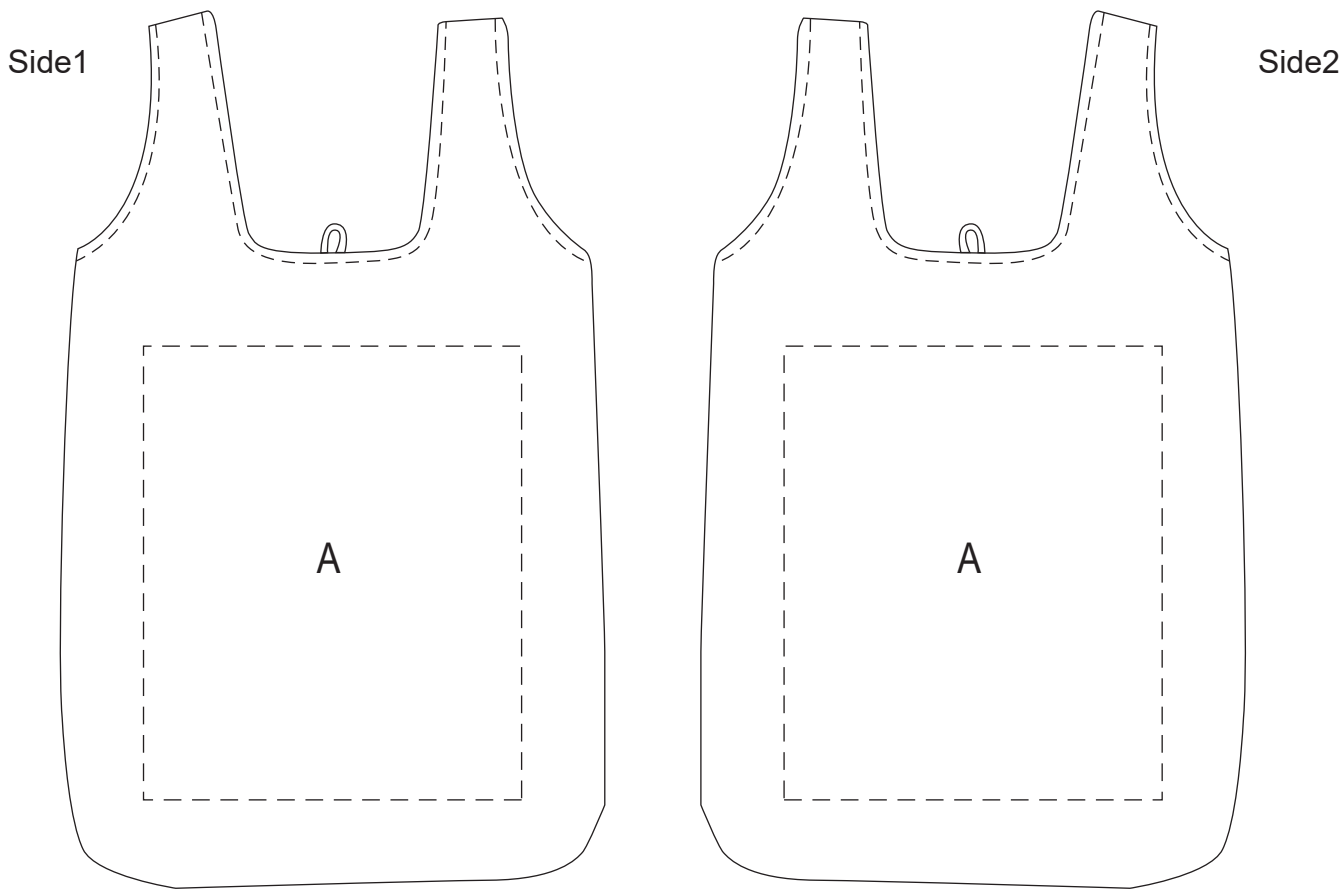

Product: PCPB071
Product Size: 360x580mm, 125x80mm
Decoration Options: Screen print, CMYK

A: Print size: 250mm(w) x 300mm(h)
Shown at 20% actual size

CMYK

Side 1:

Side 2:

Print size: 400mm(w) x600mm(h)
Shown at 20% actual size

Side 1:

Side 2:

Print size: 100mm(w) x180mm(h)
Shown at 30% actual size

— Knife line
— Bleed area