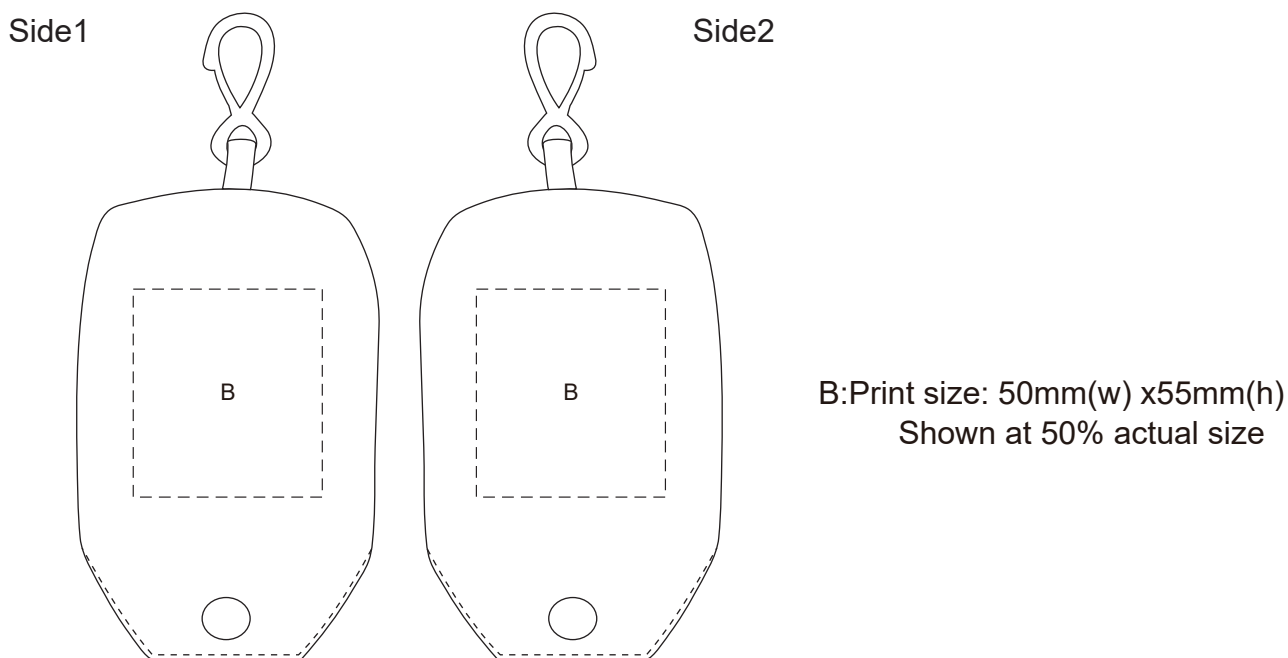

Product: PCPB071
Product Size: 360x580mm, 125x80mm
Decoration Options: Screen print, CMYK

A: Print size: 250mm(w) x 300mm(h)
Shown at 20% actual size

CMYK

Side 1:

Side 2:

Print size: 400mm(w) x600mm(h)
Shown at 20% actual size

Side 1:

Side 2:

Print size: 100mm(w) x180mm(h)
Shown at 30% actual size

— Knife line
— Bleed area