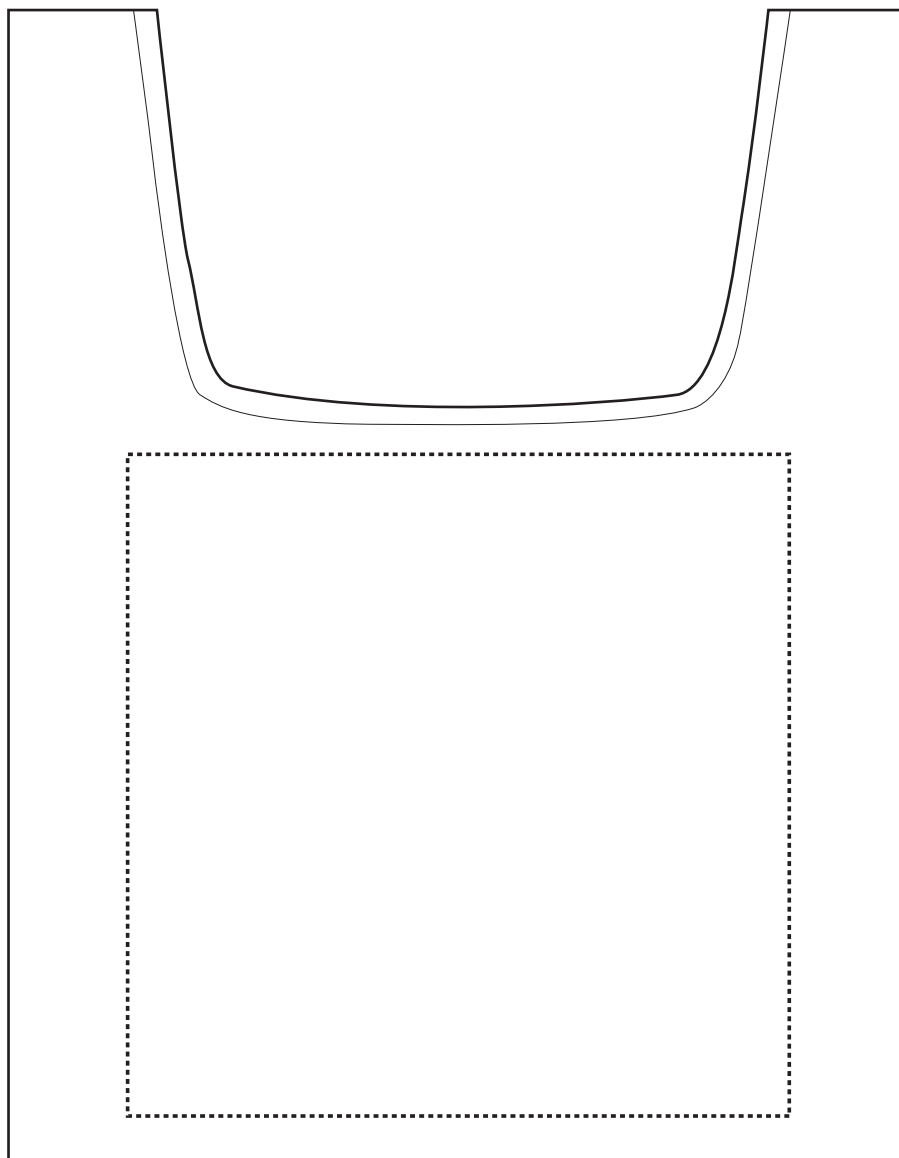

Product: PCPB070
Product Size: 476mm(W)x610mm(H), 122mm(w) x 112mm(h)
Decoration Options: Screen print, CMYK

Screen print:

Print size: 350mm(w) x 350mm(h)
Shown at 25% actual size

Print size: 90mm(w) x 90mm(h)
Shown at 50% actual size

CMYK:

Side 1

Side 2

Print size:510mm(w) x 657mm(h)

Shown at 15% actual size

Pouch

Print size:140mm(w) x 270mm(h)

Shown at 30% actual size