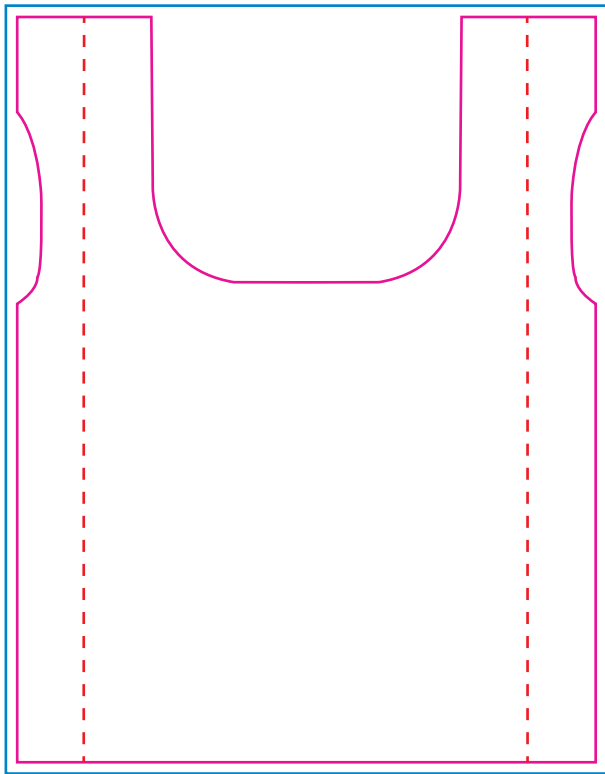

Product: PCPB070
Product Size: 476mm(W)x610mm(H), 122mm(w) x 112mm(h)
Decoration Options: Screen print, CMYK

Screen print:

Print size: 350mm(w) x 350mm(h)
Shown at 25% actual size

Print size: 90mm(w) x 90mm(h)
Shown at 50% actual size

CMYK:

Side 1

Side 2

Print size:510mm(w) x 657mm(h)

Shown at 15% actual size

Pouch

Print size:140mm(w) x 270mm(h)

Shown at 30% actual size