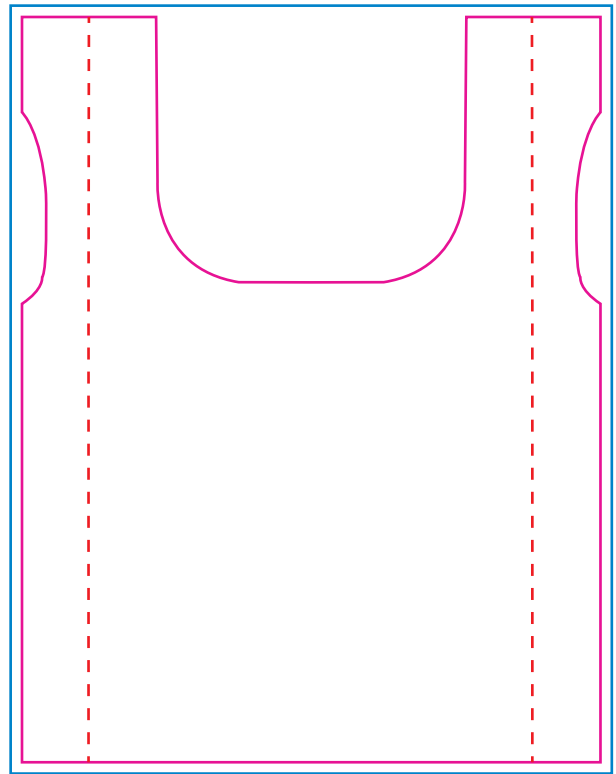

Product: PCPB070
Product Size: 476mm(W)x610mm(H), 122mm(w) x 112mm(h)
Decoration Options: Screen print, CMYK

Screen print:

Print size: 350mm(w) x 350mm(h)
Shown at 25% actual size

Print size: 90mm(w) x 90mm(h)
Shown at 50% actual size

CMYK:

Side 1

Side 2

Print size:510mm(w) x 657mm(h)

Shown at 15% actual size

Pouch

Print size:140mm(w) x 270mm(h)

Shown at 30% actual size