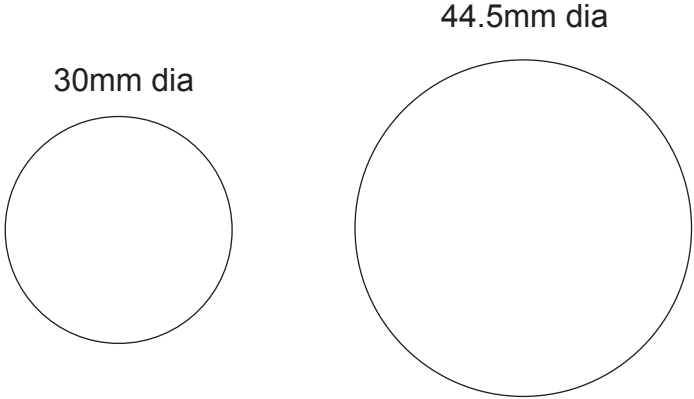

Product: PCP060
Product Size: as below
Decoration Options: Mould

Shown at 100% actual size