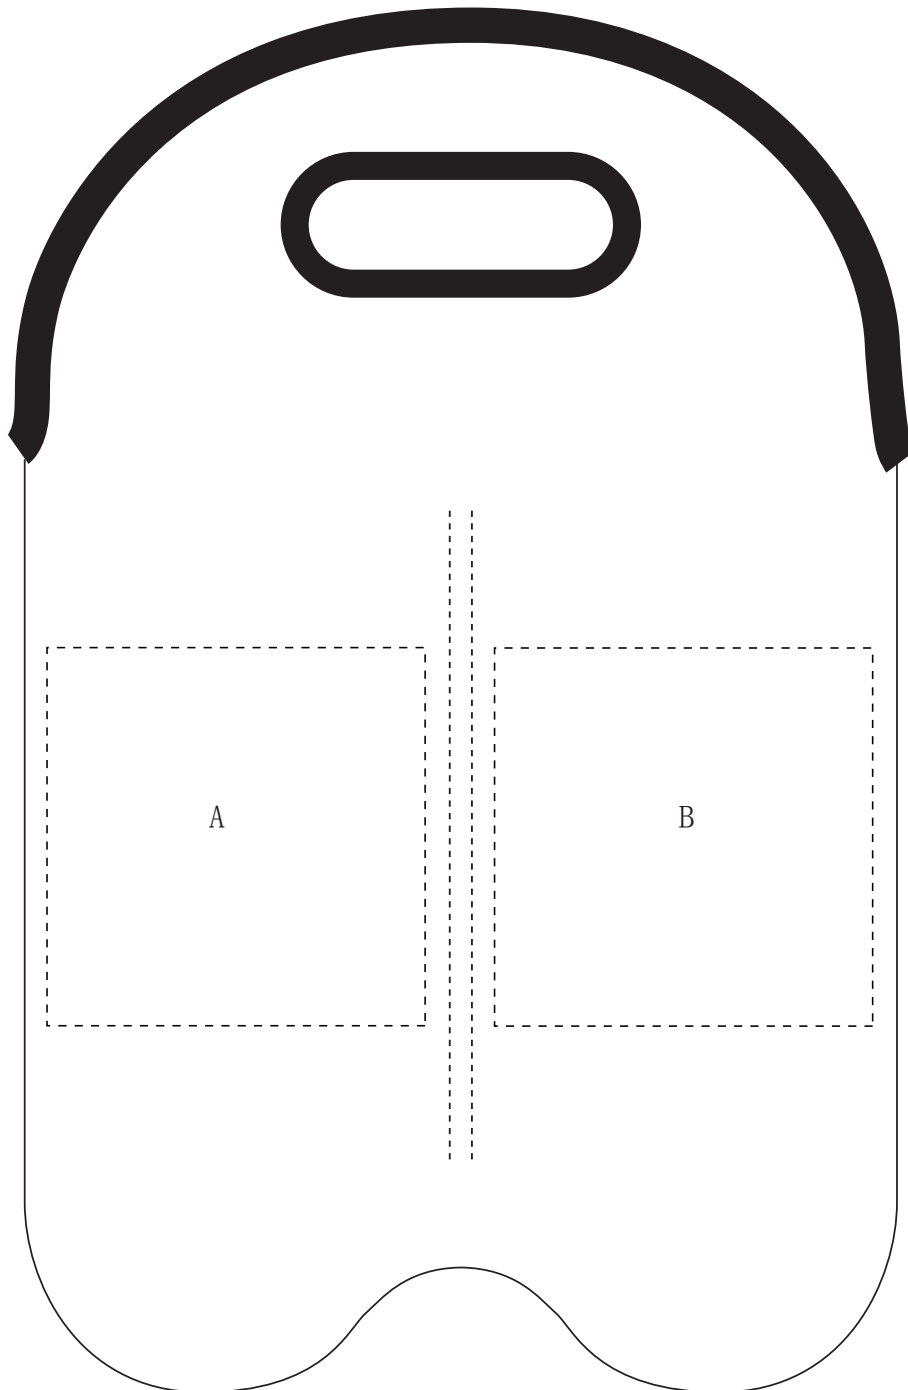

Product:PCN031

Product Size:240mm(w) x 365mm(h)

Decoration Options:

A: Print size: 100mm(w) x 100mm(h)

B: Print size: 100mm(w) x 100mm(h)

Shown at 50% actual size