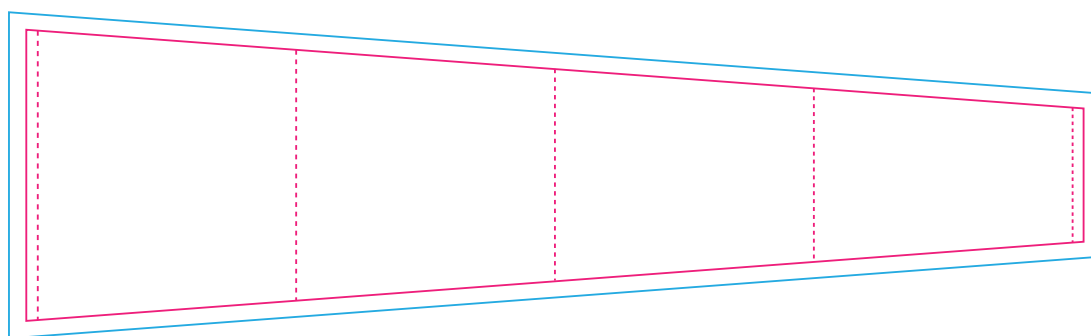

Product: PCN015
Product Size: 72 mm (DIA) x 109 mm (H)
Decoration Options:

Shown at 70% actual size
Print size: 240mm(w) x 110mm(h)

Shown at 70% actual size
Print size: 200mm(w) x 55mm(h)

Shown at 100% actual size
Print size: 45mm(w) x 55mm(h)

— Knife line
— Bleed line

Front

Back

Shown at 70% actual size