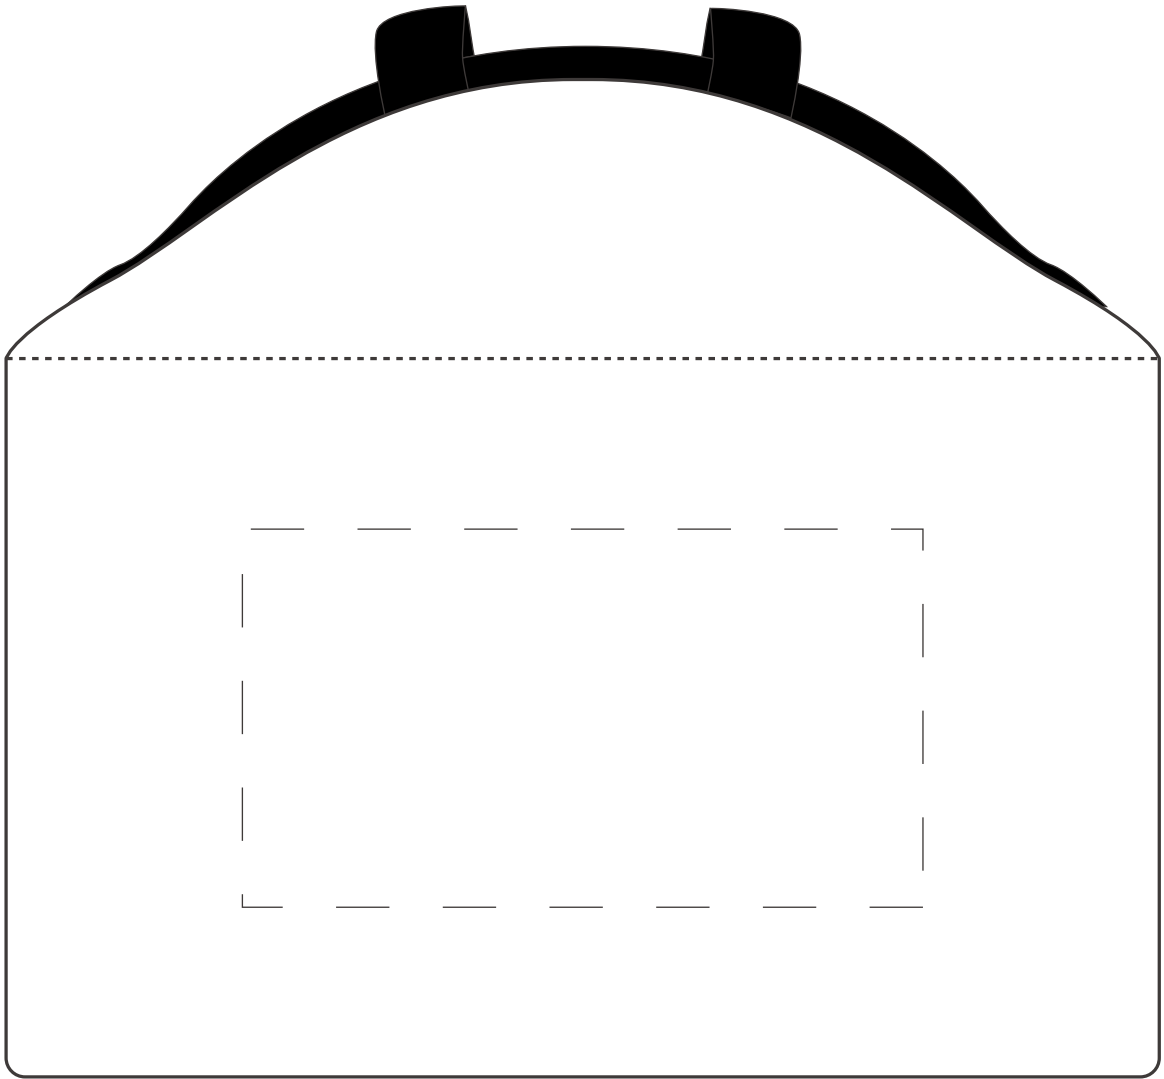

Product: PCH225  
Product Size: Open: 770mm (L) x 770mm (W)  
Closed: 305mm (L) x 225mm (W) x 190mm (H)  
Decoration Options: Print

Print size: 180mm(W) x 10mm(H)

Shown at 50% actual size