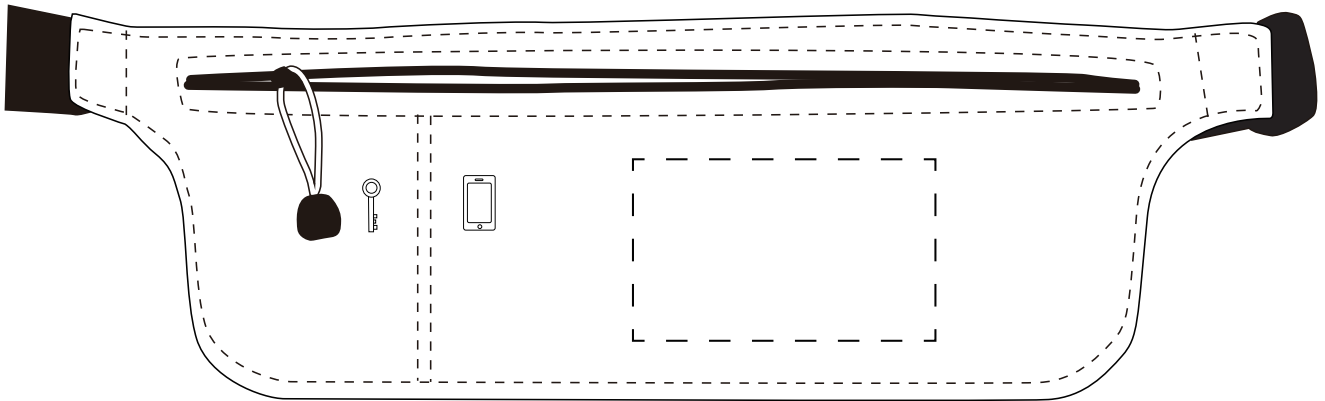

Product:PCH045
Product Size:320x100mm
Decoration Options:

Print size: 80mm(w) x 48mm(h)
Shown at 50% actual size