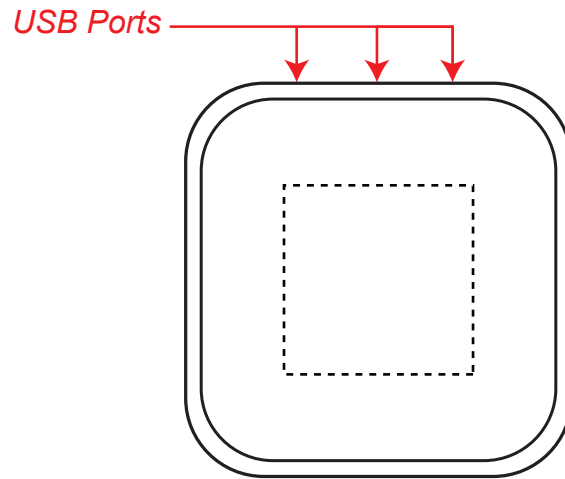

Product: PCH030
Product Size: 52x51x79mm
Decoration Options:

Shown at 100% actual size
Print size: 25mm(w) x 25mm(h)

Shown at 100% actual size
Print size: 25mm(w) x 45mm(h)