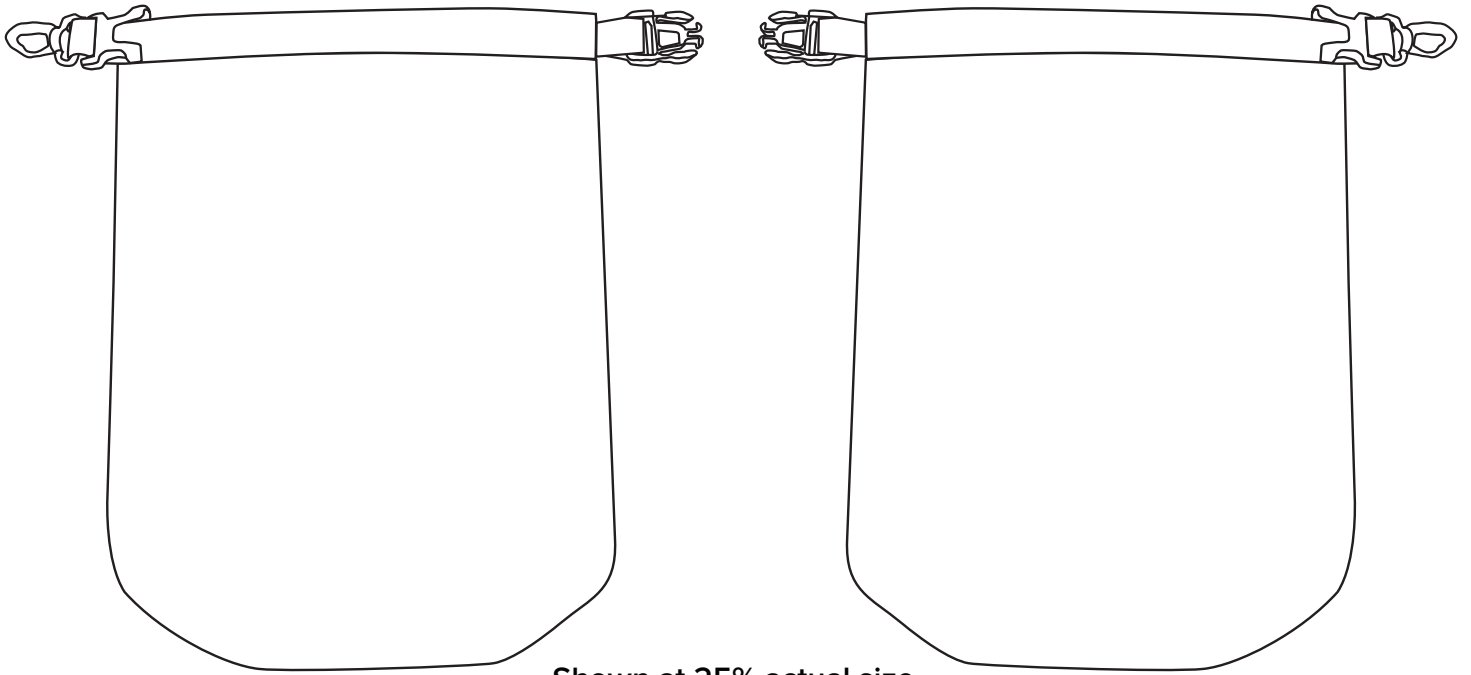

Product: PC4569
Product Size: 280mm(W)x 350mm(H)
Decoration Options: Print

Shown at 25% actual size

Print size:560mm(w) x 356mm(h)
Shown at 30% actual size

— Knife line
— Bleed line