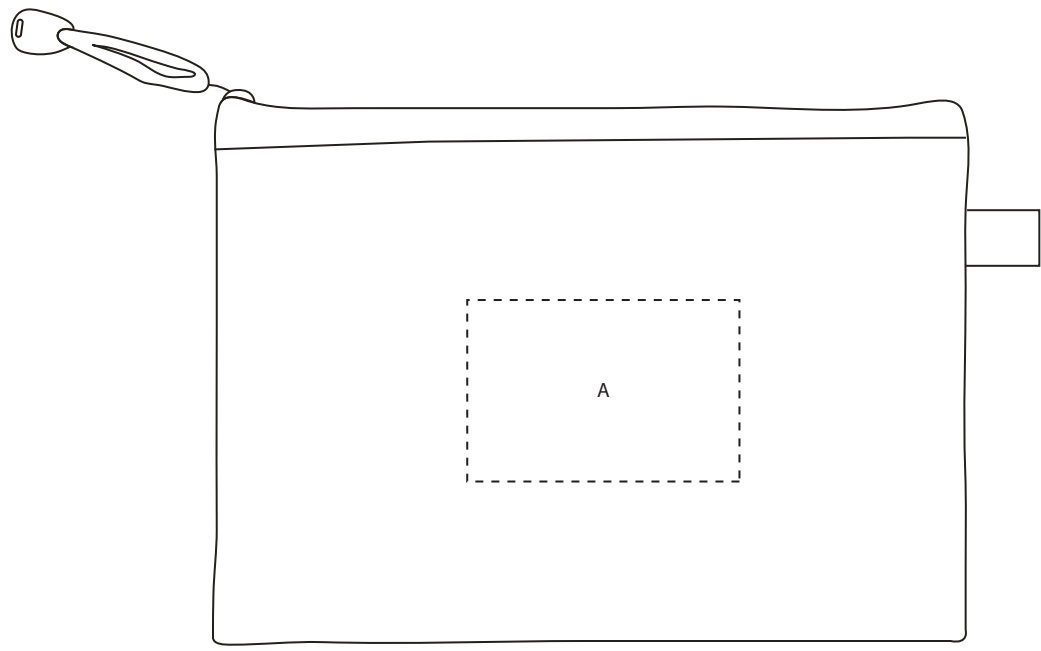

Product: PC4559
Product Size: 333x240mm
Decoration Options:

A: Print size: 120mm(w) x 80mm(h)

Shown at 30% actual size