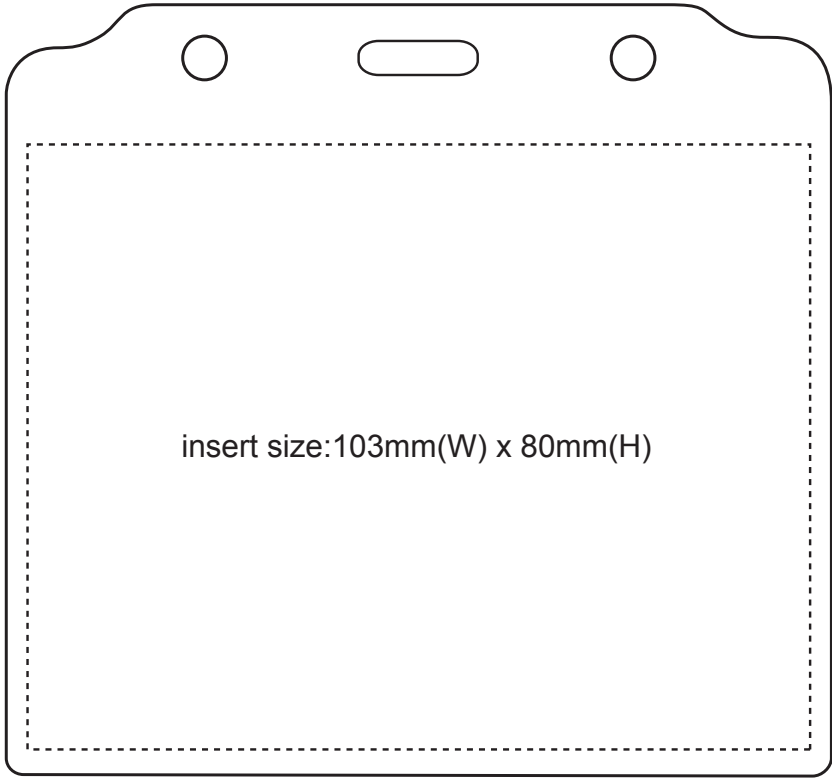

Product: CARD002  
Product Size: 110x102mm  
Decoration Options: Print

Shown at 100% actual size